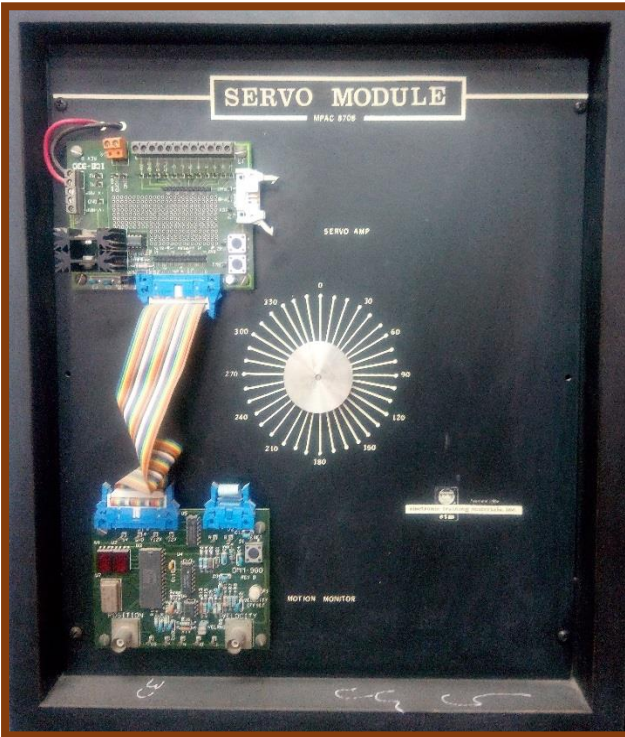

Equipment and Devices of Microprocessor Laboratory

Programmable logic controller board 1

Programmable logic controller board 2

Equipment and Devices of Microprocessor Laboratory

- Microprocessor training system

- Robots

- Regulated DC power supply

- Laboratory DC power supply

- Joint arm robot & robot controller

Equipment and Devices of Microprocessor Laboratory

- Analog interface module

- Stepper motor controller

- Electromechanical interface module

- I/O termination panel

Equipment and Devices of Microprocessor Laboratory

- Servo module

- MPU/communications module