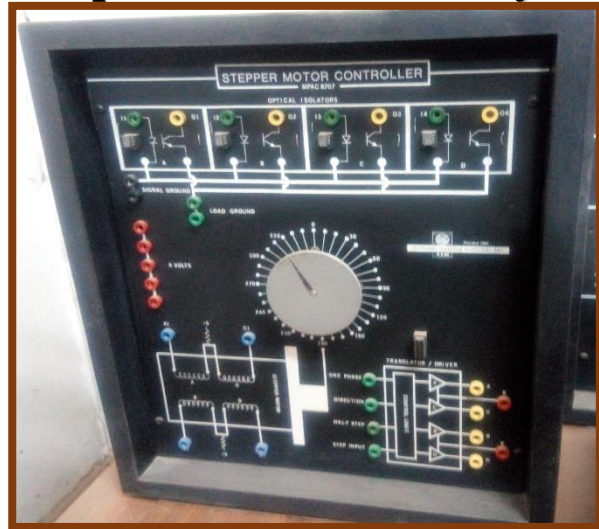

Equipment and Devices of Microprocessor Laboratory

Programmable logic controller board 1

Programmable logic controller board 2

Equipment and Devices of Microprocessor Laboratory

- Microprocessor training system

- Robots

- Regulated DC power supply

- Laboratory DC power supply

- Joint arm robot & robot controller

Equipment and Devices of Microprocessor Laboratory

- Analog interface module

- Stepper motor controller

- Electromechanical interface module

- I/O termination panel

Equipment and Devices of Microprocessor Laboratory

- Servo module

- MPU/communications module