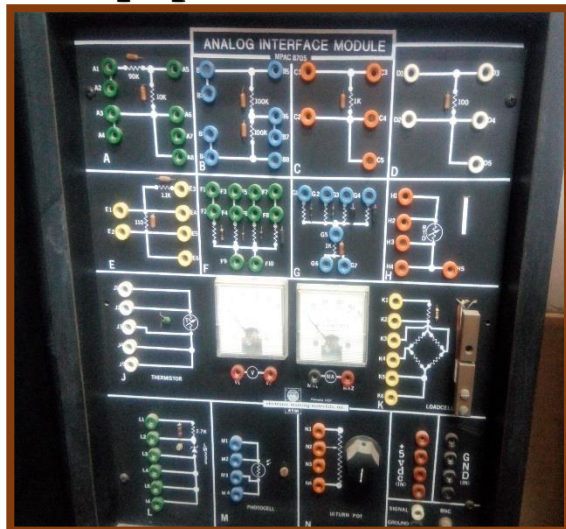

Equipment and Devices of Microprocessor Laboratory

Programmable logic controller board 1

Programmable logic controller board 2

Equipment and Devices of Microprocessor Laboratory

- Microprocessor training system

- Robots

- Regulated DC power supply

- Laboratory DC power supply

- Joint arm robot & robot controller

Equipment and Devices of Microprocessor Laboratory

- Analog interface module

- Stepper motor controller

- Electromechanical interface module

- I/O termination panel

Equipment and Devices of Microprocessor Laboratory

- Servo module

- MPU/communications module