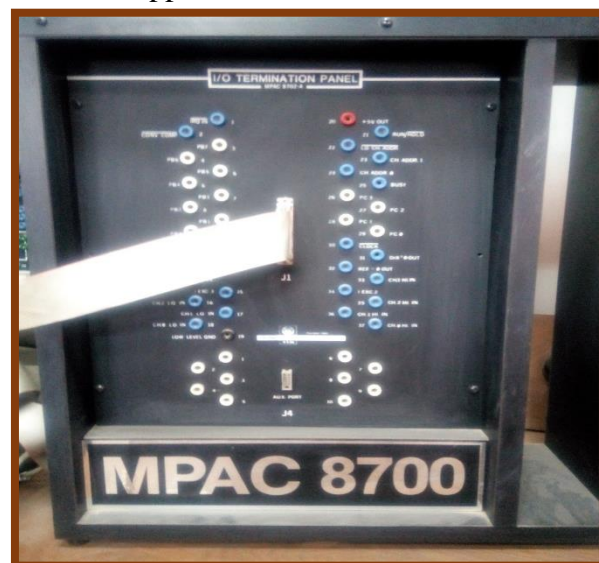

Equipment and Devices of Microprocessor Laboratory

Programmable logic controller board 1

Programmable logic controller board 2

Equipment and Devices of Microprocessor Laboratory

- Microprocessor training system

- Robots

- Regulated DC power supply

- Laboratory DC power supply

- Joint arm robot & robot controller

Equipment and Devices of Microprocessor Laboratory

- Analog interface module

- Stepper motor controller

- Electromechanical interface module

- I/O termination panel

Equipment and Devices of Microprocessor Laboratory

- Servo module

- MPU/communications module