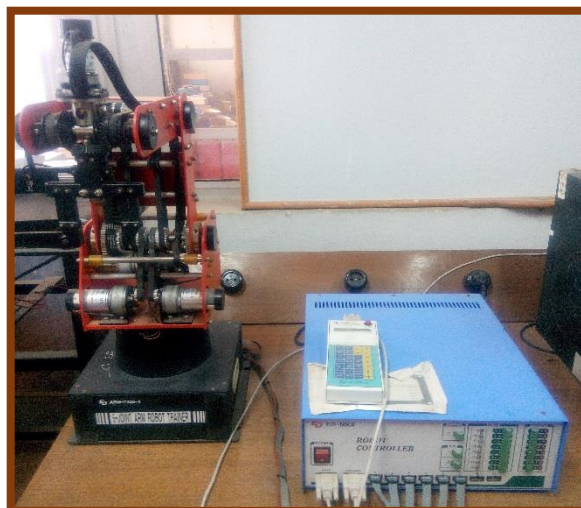

Equipment and Devices of Microprocessor Laboratory

Programmable logic controller board 1

Programmable logic controller board 2

Equipment and Devices of Microprocessor Laboratory

- Microprocessor training system

- Robots

- Regulated DC power supply

- Laboratory DC power supply

- Joint arm robot & robot controller

Equipment and Devices of Microprocessor Laboratory

- Analog interface module

- Stepper motor controller

- Electromechanical interface module

- I/O termination panel

Equipment and Devices of Microprocessor Laboratory

- Servo module

- MPU/communications module